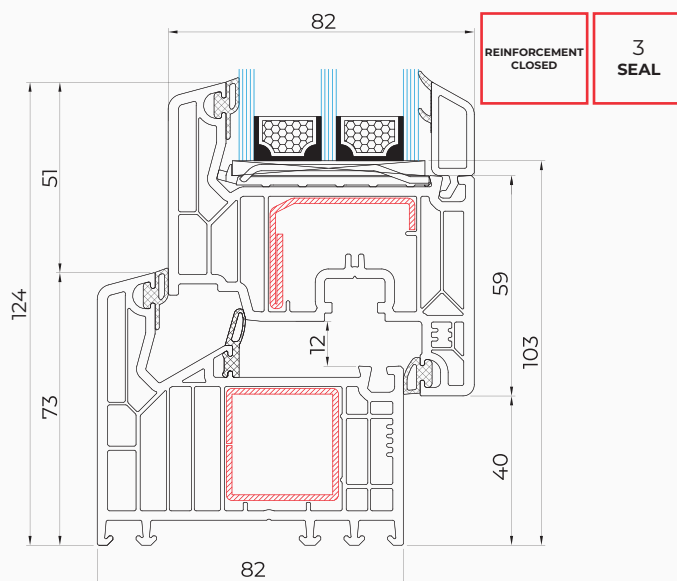

ALL DOORS

Panel doors

Frame depth	77 mm
Sash depth	77 mm
Thickness of filling	44 - 77 mm

* U_g for the door MB-86N SI+ with a sash size of 1400x3000 mm with glazing $U_g=0.5$ W/(m²K), and warm edge spacer

MB-77 HS

Frame depth	174 mm
Sash depth	77 mm
Glazing thickness	13,5 - 58,5 mm

* U_w for MB-77HS HI doors with a sash size of 3000x2900 mm with glazing $U_g=0.5$ W/(m²K), and warm edge spacer

MB-82 HS

Frame depth	186 mm
Sash depth	82 mm
Glazing thickness	18 - 66 mm

* U_w for MB-82HS doors with a sash size of 6500x3300 mm with glazing $U_g=0.5$ W/(m²K), and warm edge spacer

VEKA 82 MD

Glazing units	24 - 52 mm
Frame height	73 mm
Build-in depth	82 mm
Number of chambers	7*
RAL color	9016