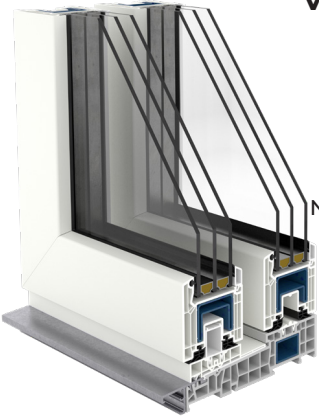

VEKAMOTION 82

Glazing units	24 - 52 mm
Frame height	62 mm
Build-in depth	194 mm
Number of chambers	5
RAL color	9016

U_f
1,0
W/m²K

U_d
0,78
W/m²K