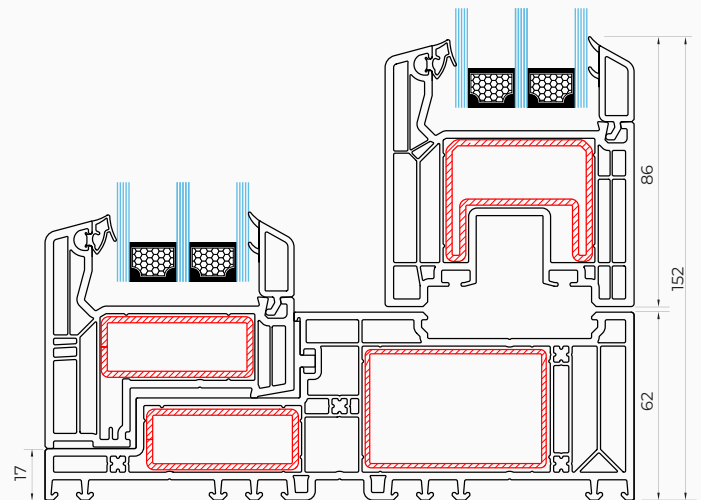

* U_w value for a reference window with the SSP Ultimate warm edge spacer

VEKA 70 AD

Glazing units	24 - 42 mm
Frame height	67 mm
Build-in depth	70 mm
Number of chambers	5
RAL color	9016

* U_w value for a reference window with the SSP Ultimate warm edge spacer

VEKAMOTION 82

Glazing units	24 - 52 mm
Frame height	62 mm
Build-in depth	194 mm
Number of chambers	5
RAL color	9016

U_f
1,0
W/m²K

U_d
0,78
W/m²K

* U_w value for a reference window with the SSP Advance warm edge spacer

VEKAMOTION 82 MAX

Glazing units	24 - 52 mm
Frame height	62 mm
Build-in depth	194 mm
Number of chambers	5
RAL color	9016

U_f
1,0
W/m²K

U_d
0,78
W/m²K

* U_w value for a reference window with the SSP Advance warm edge spacer