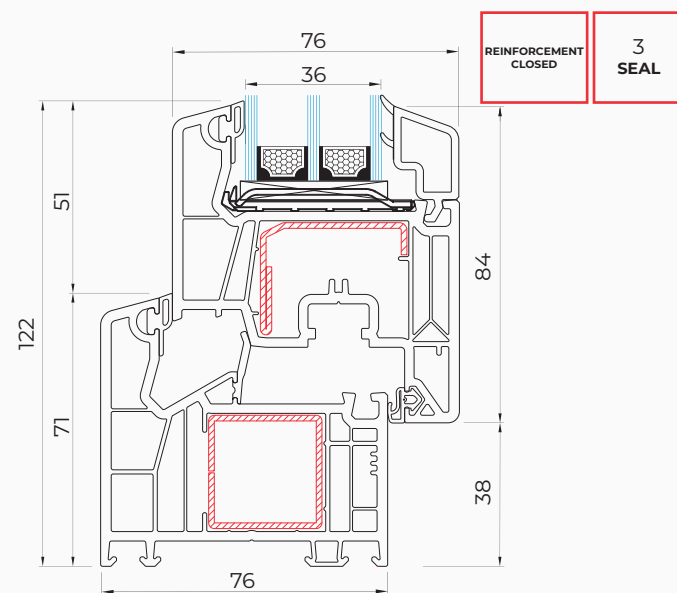

* U_w for MB-82HS doors with a sash size of 6500x3300 mm with glazing $U_g=0.5$ W/(m²K), and warm edge spacer

VEKA 82 MD

Glazing units	24 - 52 mm
Frame height	73 mm
Build-in depth	82 mm
Number of chambers	7*
RAL color	9016

*Six-chamber wing

* U_w value for a reference window with the SSP Ultimate warm edge spacer

VEKA 76 MD

Glazing units	24 - 48 mm
Frame height	71 mm
Build-in depth	76 mm
Number of chambers	5
RAL color	9016