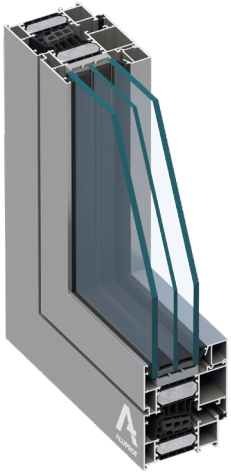

MB-86 N

Frame depth	77 mm
Sash depth	86 mm
Glazing thickness:	
- frame	8,5 - 61 mm
- sash	17,5 - 70 mm

* U_w for the MB-86N SI openable window with sash dimensions 1700x2150 mm with glazing $U_g=0.5$ W/(m²K), and warm edge spacer

MB-79 N

Frame depth	70 mm
Sash depth	79 mm
Glazing thickness:	
- frame	1,5 - 54 mm
- sash	10,5 - 63 mm

* U_w for the MB-79N SI openable window with sash dimensions 1700x2150 mm with glazing $U_g=0.5$ W/(m²K), and warm edge spacer

MB-104 PASSIVE

Frame depth	95 mm
Sash depth	104 mm
Glazing thickness:	
- frame	27 - 72 mm
- sash	34,5 - 81 mm

* U_w for the MB-104 PASSIVE openable window with sash dimensions 1700x2150 mm with glazing $U_g=0.5$ W/(m²K), and warm edge spacer