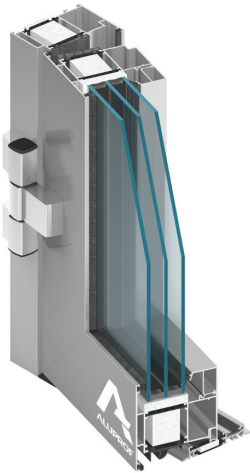

MB-86 N

Frame depth	77 mm
Sash depth	86 mm
Glazing thickness:	
- frame	8,5 - 61 mm
- sash	17,5 - 70 mm

* U_w for the MB-86N SI openable window with sash dimensions 1700x2150 mm with glazing $U_g=0.5$ W/(m²K), and warm edge spacer

MB-79 N

Frame depth	70 mm
Sash depth	79 mm
Glazing thickness:	
- frame	1,5 - 54 mm
- sash	10,5 - 63 mm

* U_w for the MB-79N SI openable window with sash dimensions 1700x2150 mm with glazing $U_g=0.5$ W/(m²K), and warm edge spacer

MB-104 PASSIVE

Frame depth	95 mm
Sash depth	104 mm
Glazing thickness:	
- frame	27 - 72 mm
- sash	34,5 - 81 mm

* U_w for the MB-104 PASSIVE openable window with sash dimensions 1700x2150 mm with glazing $U_g=0.5$ W/(m²K), and warm edge spacer