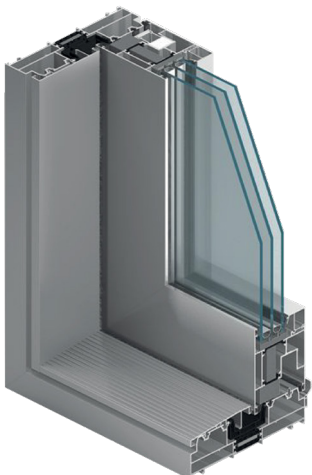

MB-86 N

Frame depth	77 mm
Sash depth	86 mm
Glazing thickness:	
- frame	8,5 - 61 mm
- sash	17,5 - 70 mm

* U_w for the MB-86N SI openable window with sash dimensions 1700x2150 mm with glazing $U_g=0.5$ W/(m²K), and warm edge spacer

MB-79 N

Frame depth	70 mm
Sash depth	79 mm
Glazing thickness:	
- frame	1,5 - 54 mm
- sash	10,5 - 63 mm

* U_w for the MB-79N SI openable window with sash dimensions 1700x2150 mm with glazing $U_g=0.5$ W/(m²K), and warm edge spacer

MB-104 PASSIVE

Frame depth	95 mm
Sash depth	104 mm
Glazing thickness:	
- frame	27 - 72 mm
- sash	34,5 - 81 mm

* U_w for the MB-104 PASSIVE openable window with sash dimensions 1700x2150 mm with glazing $U_g=0.5$ W/(m²K), and warm edge spacer

ALL DOORS

Panel doors

Frame depth	77 mm
Sash depth	77 mm
Thickness of filling	44 - 77 mm

* U_g for the door MB-86N SI+ with a sash size of 1400x3000 mm with glazing $U_g=0.5$ W/(m²K), and warm edge spacer