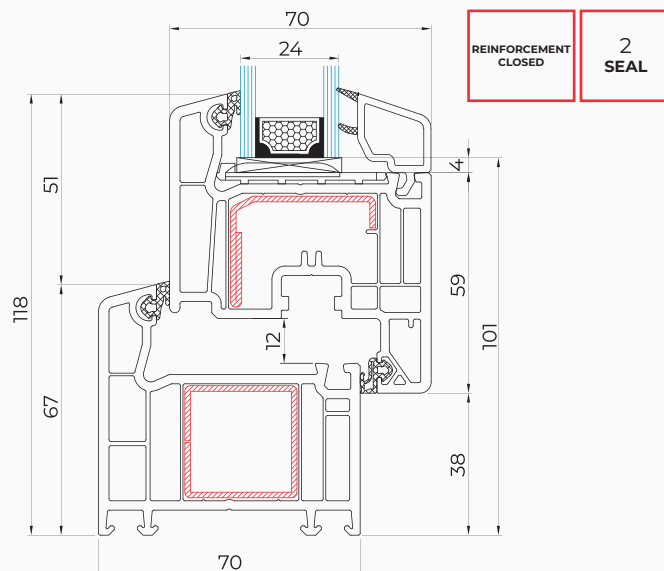

*Six-chamber wing

* U_w value for a reference window with the SSP Ultimate warm edge spacer

VEKA 76 MD

Glazing units	24 - 48 mm
Frame height	71 mm
Build-in depth	76 mm
Number of chambers	5
RAL color	9016

* U_w value for a reference window with the SSP Ultimate warm edge spacer

VEKA 70 AD

Glazing units	24 - 42 mm
Frame height	67 mm
Build-in depth	70 mm
Number of chambers	5
RAL color	9016

* U_w value for a reference window with the SSP Ultimate warm edge spacer