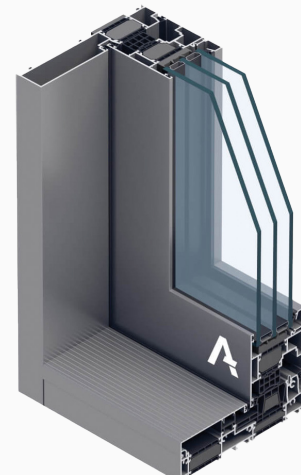

MB-79 N

Frame depth	70 mm
Sash depth	79 mm
Glazing thickness:	
- frame	1,5 - 54 mm
- sash	10,5 - 63 mm

* U_w for the MB-79N SI openable window with sash dimensions 1700x2150 mm with glazing $U_g=0.5$ W/(m²K), and warm edge spacer

MB-104 PASSIVE

Frame depth	95 mm
Sash depth	104 mm
Glazing thickness:	
- frame	27 - 72 mm
- sash	34,5 - 81 mm

* U_w for the MB-104 PASSIVE openable window with sash dimensions 1700x2150 mm with glazing $U_g=0.5$ W/(m²K), and warm edge spacer

ALL DOORS

Panel doors

Frame depth	77 mm
Sash depth	77 mm
Thickness of filling	44 - 77 mm

* U_g for the door MB-86N SI+ with a sash size of 1400x3000 mm with glazing $U_g=0.5$ W/(m²K), and warm edge spacer

MB-77 HS

Frame depth	174 mm
Sash depth	77 mm
Glazing thickness	13,5 - 58,5 mm

* U_w for MB-77HS HI doors with a sash size of 3000x2900 mm with glazing $U_g=0.5$ W/(m²K), and warm edge spacer

MB-82 HS

Frame depth	186 mm
Sash depth	82 mm
Glazing thickness	18 - 66 mm