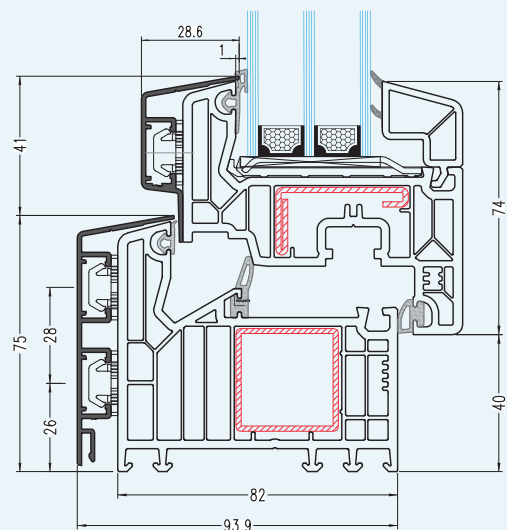

VEKAMOTION 82

Glazing units	24 - 52 mm
Frame height	62 mm
Build-in depth	194 mm
Number of chambers	5
RAL color	9016

U_f
1,0
W/m²K

U_d
0,78
W/m²K

* U_w value for a reference window with the SSP Advance warm edge spacer

VEKAMOTION 82 MAX

Glazing units	24 - 52 mm
Frame height	62 mm
Build-in depth	194 mm
Number of chambers	5
RAL color	9016

U_f
1,0
W/m²K

U_d
0,78
W/m²K

* U_w value for a reference window with the SSP Advance warm edge spacer

VEKA 82 MD

Gemini Cladding

Aluminum cladding enables the harmonious design integration of PVC windows with aluminum or wood-aluminum joinery. It ensures an elegant appearance and flexibility in color selection, thanks to the option of painting according to the RAL color palette.

Using aluminum on the exterior enhances protection against weather conditions and UV rays.

The cladding is available for all VEKA systems.