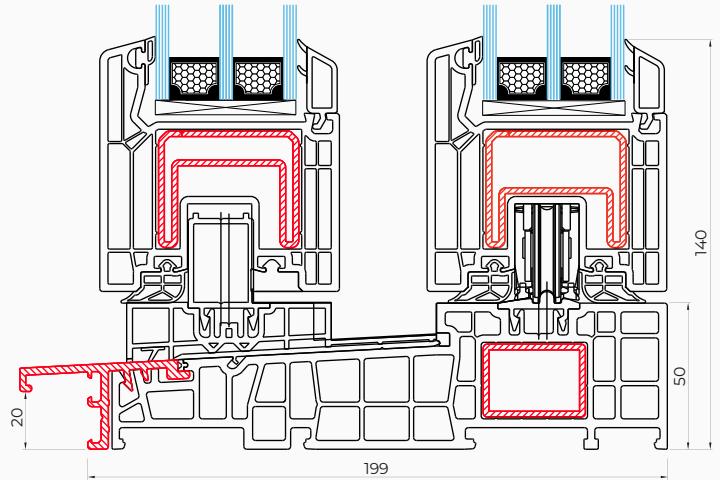

*Six-chamber wing

* U_w value for a reference window with the SSP Ultimate warm edge spacer

VEKA 76 MD

Glazing units	24 - 48 mm
Frame height	71 mm
Build-in depth	76 mm
Number of chambers	5
RAL color	9016

* U_w value for a reference window with the SSP Ultimate warm edge spacer

VEKA 70 AD

Glazing units	24 - 42 mm
Frame height	67 mm
Build-in depth	70 mm
Number of chambers	5
RAL color	9016

* U_w value for a reference window with the SSP Ultimate warm edge spacer

VEKAMOTION 82

Glazing units	24 - 52 mm
Frame height	62 mm
Build-in depth	194 mm
Number of chambers	5
RAL color	9016

U_f
1,0
W/m²K

U_d
0,78
W/m²K

* U_w value for a reference window with the SSP Advance warm edge spacer