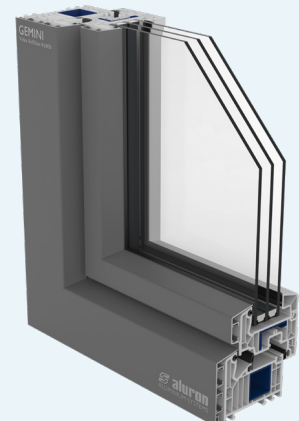

MB-86 N

Frame depth	77 mm
Sash depth	86 mm
Glazing thickness:	
- frame	8,5 - 61 mm
- sash	17,5 - 70 mm

* U_w for the MB-86N SI openable window with sash dimensions 1700x2150 mm with glazing $U_g=0.5$ W/(m²K), and warm edge spacer

MB-79 N

Frame depth	70 mm
Sash depth	79 mm
Glazing thickness:	
- frame	1,5 - 54 mm
- sash	10,5 - 63 mm

* U_w for the MB-79N SI openable window with sash dimensions 1700x2150 mm with glazing $U_g=0.5$ W/(m²K), and warm edge spacer

MB-104 PASSIVE

Frame depth	95 mm
Sash depth	104 mm
Glazing thickness:	
- frame	27 - 72 mm
- sash	34,5 - 81 mm

* U_w for the MB-104 PASSIVE openable window with sash dimensions 1700x2150 mm with glazing $U_g=0.5$ W/(m²K), and warm edge spacer

VEKA 82 MD

Gemini Cladding

Aluminum cladding enables the harmonious design integration of PVC windows with aluminum or wood-aluminum joinery. It ensures an elegant appearance and flexibility in color selection, thanks to the option of painting according to the RAL color palette.