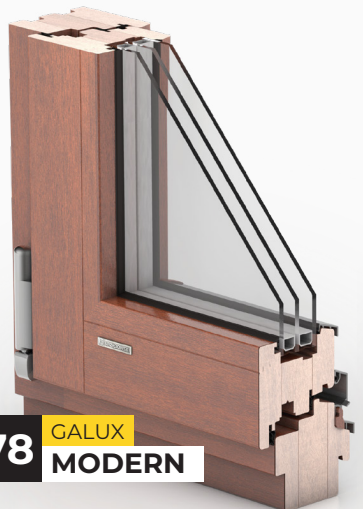

PINE

MERANTI

OAK

**Sample colours may vary slightly from the finished product.*

92 GALUX
MODERN

Profile thickness: **92 mm**

92 GALUX
CLASSIC

GALUX CLASSIC

from 0,76*
W/m²K

from 1,01*
W/m²K

*Values are given for a reference window size of 1230 x 1480 mm

78 GALUX
MODERN

Profile thickness: **78 mm**

78 GALUX
CLASSIC

GALUX CLASSIC

from 0,92*
W/m²K