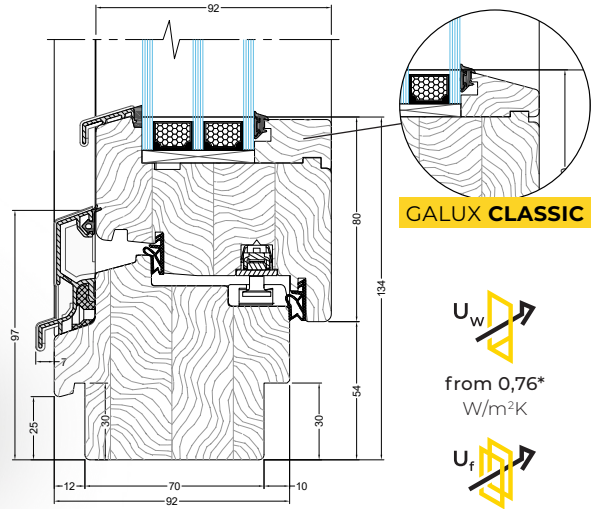

PINE

MERANTI

OAK

**Sample colours may vary slightly from the finished product.*

92 GALUX
MODERN

Profile thickness: **92 mm**

92 GALUX
CLASSIC

GALUX CLASSIC

from 0,76*
W/m²K

from 1,01*
W/m²K

*Values are given for a reference window size of 1230 x 1480 mm

78 GALUX
MODERN

Profile thickness: **78 mm**

78 GALUX
CLASSIC

GALUX CLASSIC

from 0,92*
W/m²K

from 1,12*
W/m²K

*Values are given for a reference window size of 1230 x 1480 mm

68 LEXO
MODERN

Profile thickness: **68 mm**

68 LEXO
CLASSIC

LEXO CLASSIC

from 1,2*
W/m²K

from 1,24*
W/m²K