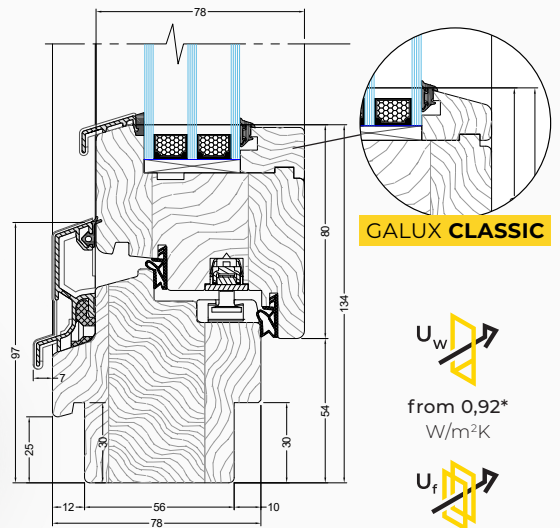

from 0,76*
W/m²K

from 1,01*
W/m²K

*Values are given for a reference window size of 1230 x 1480 mm

78 GALUX
MODERN

Profile thickness: **78 mm**

78 GALUX
CLASSIC

GALUX CLASSIC

from 0,92*
W/m²K

from 1,12*
W/m²K

*Values are given for a reference window size of 1230 x 1480 mm

68 LEXO
MODERN

Profile thickness: **68 mm**

68 LEXO
CLASSIC

LEXO CLASSIC

from 1,2*
W/m²K

from 1,24*
W/m²K

*Values are given for a reference window size of 1230 x 1480 mm

88 GALUX
ALU MODERN
Quadrat aluminum cladding

Profile thickness: **88 mm**

88 GALUX
ALU CLASSIC
Classic aluminum cladding

ALU CLASSIC

from 0,85*
W/m²K

from 1,16*
W/m²K

*Values are given for a reference window size of 1230 x 1480 mm

68 LEXO
ALU MODERN
Quadrat FB aluminum cladding

Profile thickness: **68 mm**

68 LEXO
ALU CLASSIC
Linear aluminum cladding

ALU CLASSIC