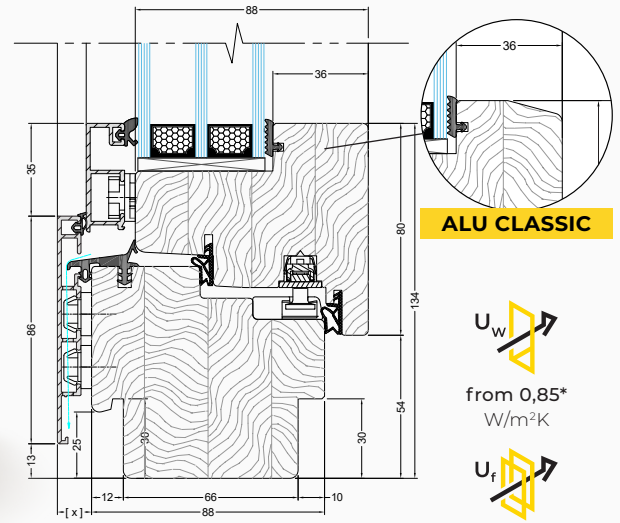

*Values are given for a reference window size of 1230 x 1480 mm

88 GALUX
ALU MODERN
Quadrat aluminum cladding

Profile thickness: **88 mm**

88 GALUX
ALU CLASSIC
Classic aluminum cladding

ALU CLASSIC

from 0,85*
W/m²K

from 1,16*
W/m²K

*Values are given for a reference window size of 1230 x 1480 mm

68 LEXO
ALU MODERN
Quadrat FB aluminum cladding

Profile thickness: **68 mm**

68 LEXO
ALU CLASSIC
Linear aluminum cladding

ALU CLASSIC

from 0,99*
W/m²K

from 1,287*
W/m²K

*Values are given for a reference window size of 1230 x 1480 mm

92 GALUX
CLASSIC

Profile thickness: **92 mm**

GALUX MODERN

from 0,75*
W/m²K

from 1,25*
W/m²K