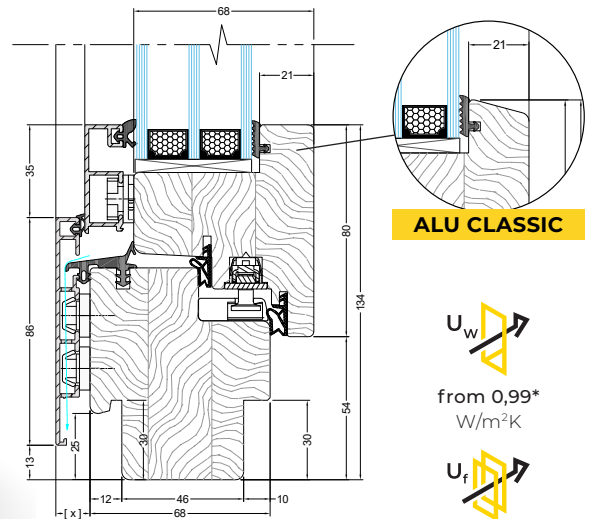

from 1,16*
W/m²K

*Values are given for a reference window size of 1230 x 1480 mm

68 LEXO
ALU MODERN
Quadrat FB aluminum cladding

Profile thickness: **68 mm**

68 LEXO
ALU CLASSIC
Linear aluminum cladding

ALU CLASSIC

from 0,99*
W/m²K

from 1,287*
W/m²K

*Values are given for a reference window size of 1230 x 1480 mm

92 GALUX
CLASSIC

Profile thickness: **92 mm**

GALUX MODERN

from 0,75*
W/m²K

from 1,25*
W/m²K

*Values are given for a reference HST size of 3500 x 2300 mm
*Average Uf value

88 GALUX
ALU MODERN
Quadrat aluminum cladding

Profile thickness: **88 mm**

ALU CLASSIC

from 0,80*

from 1,534*

*Values are given for a reference HST size of 3500 x 2300 mm
*Average Uf value