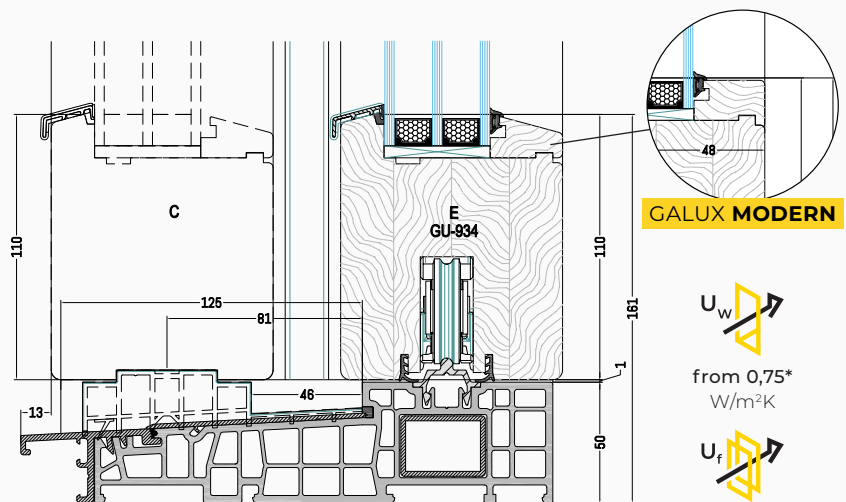

from 0,99*
W/m²K

from 1,287*
W/m²K

*Values are given for a reference window size of 1230 x 1480 mm

92 GALUX
CLASSIC

Profile thickness: **92 mm**

GALUX MODERN

from 0,75*
W/m²K

from 1,25*
W/m²K

*Values are given for a reference HST size of 3500 x 2300 mm
*Average Uf value

88 GALUX
ALU MODERN
Quadrat aluminum cladding

Profile thickness: **88 mm**

ALU CLASSIC

from 0,80*

from 1,534*

*Values are given for a reference HST size of 3500 x 2300 mm
*Average Uf value

WOODEN DOORS **URZĘDOWSKI**

LINE
TREND

Profile thickness: **88 mm**

TREND 500

TREND 500 INOX

TREND 531 INOX

LINE
VILLA

Profile thickness: **88 mm**