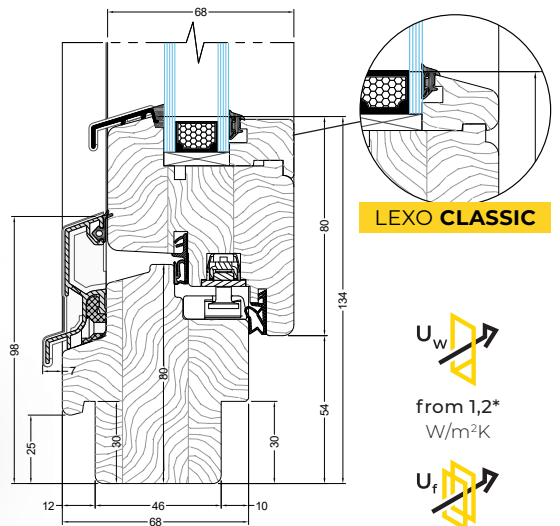

from 0,76*
W/m²K

from 1,01*
W/m²K

*Values are given for a reference window size of 1230 x 1480 mm

78 GALUX
MODERN

Profile thickness: **78 mm**

78 GALUX
CLASSIC

GALUX CLASSIC

from 0,92*
W/m²K

from 1,12*
W/m²K

*Values are given for a reference window size of 1230 x 1480 mm

68 LEXO
MODERN

Profile thickness: **68 mm**

68 LEXO
CLASSIC

LEXO CLASSIC

from 1,2*
W/m²K

from 1,24*
W/m²K

*Values are given for a reference window size of 1230 x 1480 mm

88 GALUX
ALU MODERN
Quadrat aluminum cladding

Profile thickness: **88 mm**

88 GALUX
ALU CLASSIC
Classic aluminum cladding

ALU CLASSIC

from 0,85*
W/m²K

from 1,16*
W/m²K

*Values are given for a reference window size of 1230 x 1480 mm

68 LEXO
ALU MODERN
Quadrat FB aluminum cladding

Profile thickness: **68 mm**

68 LEXO
ALU CLASSIC
Linear aluminum cladding

ALU CLASSIC