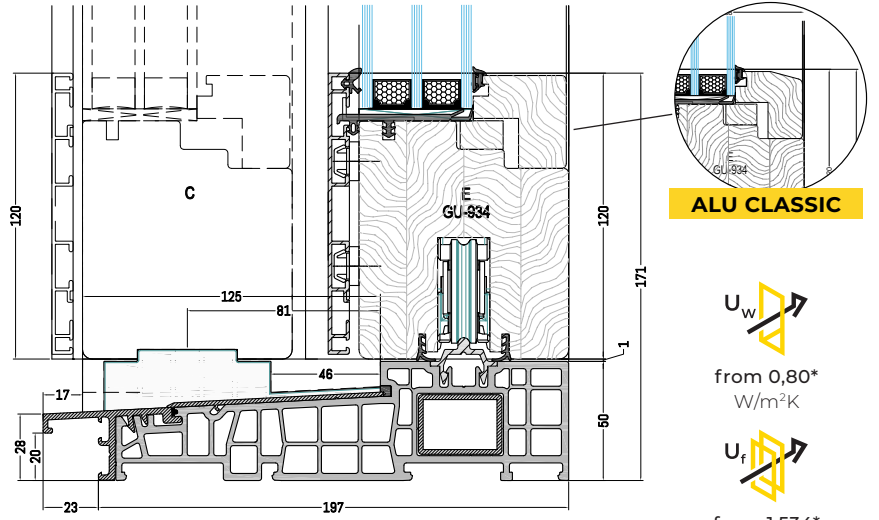

from 0,99*
W/m²K

from 1,287*
W/m²K

*Values are given for a reference window size of 1230 x 1480 mm

92 GALUX
CLASSIC

Profile thickness: **92 mm**

GALUX MODERN

from 0,75*
W/m²K

from 1,25*
W/m²K

*Values are given for a reference HST size of 3500 x 2300 mm
*Average Uf value

88 GALUX
ALU MODERN
Quadrat aluminum cladding

Profile thickness: **88 mm**

ALU CLASSIC

from 0,80*

from 1,534*

*Values are given for a reference HST size of 3500 x 2300 mm
*Average Uf value

WOODEN DOORS **URZĘDOWSKI**

LINE
TREND

Profile thickness: **88 mm**

TREND 500

TREND 500 INOX

TREND 531 INOX

LINE
VILLA

Profile thickness: **88 mm**