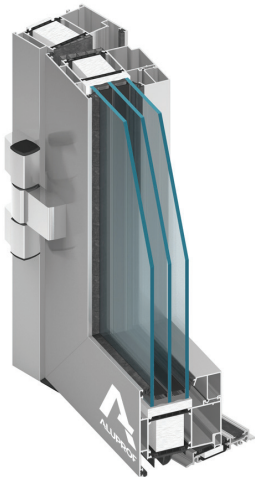

MB-86 N

Frame depth	77 mm
Sash depth	86 mm
Glazing thickness:	
- frame	8,5 - 61mm
- sash	17,5 - 70mm

*U_w for the MB-86N SI openable window with sash dimensions 1700x2150 mm with glazing U_g=0.5 W/(m²K), and warm edge spacer

MB-79 N

Frame depth	70 mm
Sash depth	79 mm
Glazing thickness:	
- frame	1,5 - 54mm
- sash	10,5 - 63mm

*U_w for the MB-79N SI openable window with sash dimensions 1700x2150 mm with glazing U_g=0.5 W/(m²K), and warm edge spacer

MB-104 PASSIVE

Frame depth	95 mm
Sash depth	104 mm
Glazing thickness:	
- frame	27 - 72 mm
- sash	34,5 - 81 mm

*U_w for the MB-104 PASSIVE openable window with sash dimensions 1700x2150 mm with glazing U_g=0.5 W/(m²K), and warm edge spacer