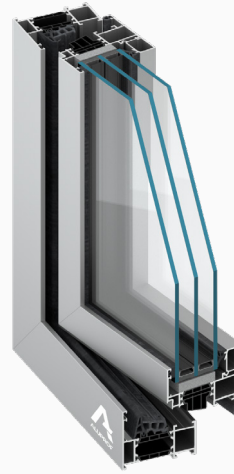

Roller shutters Aluprof

External roller shutters are an excellent year-round solution. In winter, they protect the building from heat loss, while in summer, they prevent overheating. Their tight seal helps minimize external noise and reduce air conditioning costs, making the building comfortable and energy-efficient. They are made from durable aluminum coated with a double layer of paint, making them resistant to various weather conditions, and the extensive color range allows for perfect matching to the facade. Additionally, our shutters, available in front-mounted, flush-mounted, and top-mounted systems, can be integrated with mosquito nets to protect rooms from unwanted insects.

MB-86 N

Frame depth	77 mm
Sash depth	86 mm
Glazing thickness:	
- frame	8,5 - 61mm
- sash	17,5 - 70mm

*U_w for the MB-86N SI openable window with sash dimensions 1700x2150 mm with glazing U_g=0.5 W/(m²K), and warm edge spacer

MB-79 N

Frame depth	70 mm
Sash depth	79 mm
Glazing thickness:	
- frame	1,5 - 54mm
- sash	10,5 - 63mm

*U_w for the MB-79N SI openable window with sash dimensions 1700x2150 mm with glazing U_g=0.5 W/(m²K), and warm edge spacer

MB-104 PASSIVE

Frame depth	95 mm
Sash depth	104 mm
Glazing thickness:	
- frame	27 - 72 mm
- sash	34,5 - 81 mm

*U_w for the MB-104 PASSIVE openable window with sash dimensions 1700x2150 mm with glazing U_g=0.5 W/(m²K), and warm edge spacer