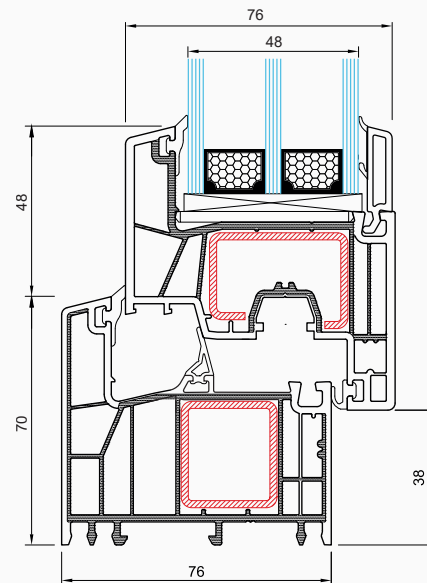

REINFORCEMENT
CLOSED

3
SEAL

* U_w value for a reference window with the SSP Ultimate warm edge spacer