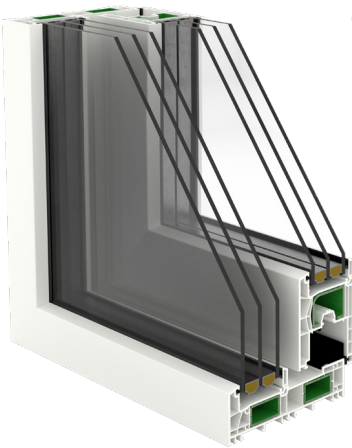

evolutionDrive Plus+

Glazing units	24 - 48 mm
Frame height	54 mm
Build-in depth	152 mm
RAL color	9016

U_f
1,5
W/m²K

U_d
0,71
W/m²K

* U_d value for a reference window with the SSP Advance warm edge spacer

evolutionDrive HST 82

Glazing units	24 - 52 mm
Frame height	55 mm
Build-in depth	194 mm
RAL color	9003/9016

U_f
1,4
W/m²K

U_d
1,4
W/m²K

* U_d value for a reference window with the SSP Advance warm edge spacer