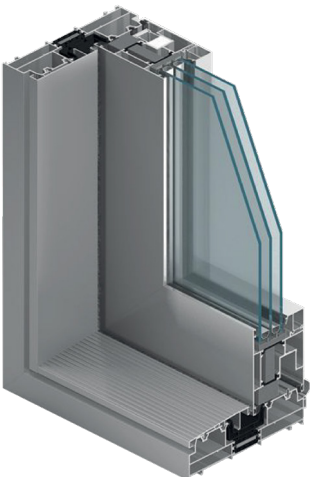

MB-86 N

Frame depth	77 mm
Sash depth	86 mm
Glazing thickness:	
- frame	8,5 - 61mm
- sash	17,5 - 70mm

*U_w for the MB-86N SI openable window with sash dimensions 1700x2150 mm with glazing U_g=0.5 W/(m²K), and warm edge spacer

MB-79 N

Frame depth	70 mm
Sash depth	79 mm
Glazing thickness:	
- frame	1,5 - 54mm
- sash	10,5 - 63mm

*U_w for the MB-79N SI openable window with sash dimensions 1700x2150 mm with glazing U_g=0.5 W/(m²K), and warm edge spacer

MB-104 PASSIVE

Frame depth	95 mm
Sash depth	104 mm
Glazing thickness:	
- frame	27 - 72 mm
- sash	34,5 - 81 mm

*U_w for the MB-104 PASSIVE openable window with sash dimensions 1700x2150 mm with glazing U_g=0.5 W/(m²K), and warm edge spacer

ALL DOORS

Panel doors

Frame depth	77 mm
Sash depth	77 mm
Thickness of filling	44 - 77 mm

*U_g for the door MB-86N SI+ with a sash size of 1400x3000 mm with glazing U_g=0.5 W/(m²K), and warm edge spacer

MB-77 HS