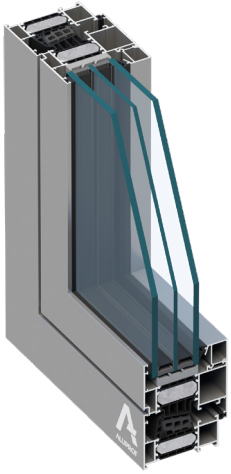

MB-86 N

Frame depth	77 mm
Sash depth	86 mm
Glazing thickness:	
- frame	8,5 - 61mm
- sash	17,5 - 70mm

*U_w for the MB-86N SI openable window with sash dimensions 1700x2150 mm with glazing U_g=0.5 W/(m²K), and warm edge spacer

MB-79 N

Frame depth	70 mm
Sash depth	79 mm
Glazing thickness:	
- frame	1,5 - 54mm
- sash	10,5 - 63mm

*U_w for the MB-79N SI openable window with sash dimensions 1700x2150 mm with glazing U_g=0.5 W/(m²K), and warm edge spacer

MB-104 PASSIVE

Frame depth	95 mm
Sash depth	104 mm
Glazing thickness:	
- frame	27 - 72 mm
- sash	34,5 - 81 mm

*U_w for the MB-104 PASSIVE openable window with sash dimensions 1700x2150 mm with glazing U_g=0.5 W/(m²K), and warm edge spacer