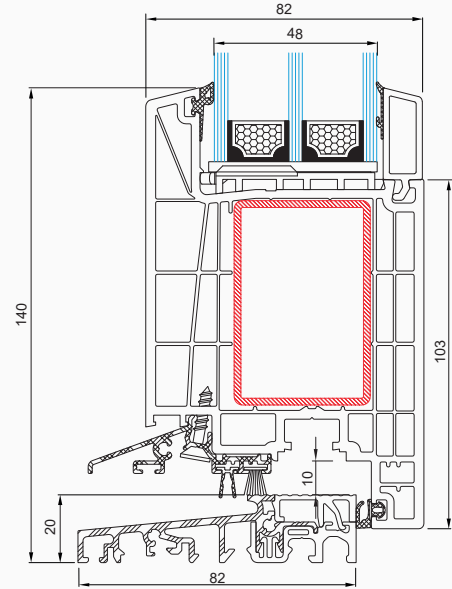

MB-104 PASSIVE

Frame depth	95 mm
Sash depth	104 mm
Glazing thickness:	
- frame	27 - 72 mm
- sash	34,5 - 81 mm

*U_w for the MB-104 PASSIVE openable window with sash dimensions 1700x2150 mm with glazing U_g=0.5 W/(m²K), and warm edge spacer

ALL DOORS

Panel doors

Frame depth	77 mm
Sash depth	77 mm
Thickness of filling	44 - 77 mm

*U_g for the door MB-86N SI+ with a sash size of 1400x3000 mm with glazing U_g=0.5 W/(m²K), and warm edge spacer

MB-77 HS

U_f 
1,2
W/m²K

U_w 
1,3*
W/m²K

REINFORCEMENT
CLOSED

2
SEAL

* U_w value for a reference window with the SSP Ultimate warm edge spacer

bluEvolution 82 MD D

Glazing units	24 - 52 mm
Frame height	73 mm
Number of chambers	82 mm
RAL color	9016

U_f 
1,2
W/m²K

U_d 
0,97*
W/m²K

* U_d value for a reference window with the SSP Ultimate warm edge spacer

evolutionDrive Plus+

Glazing units	24 - 48 mm
Frame height	54 mm
Build-in depth	152 mm
RAL color	9016