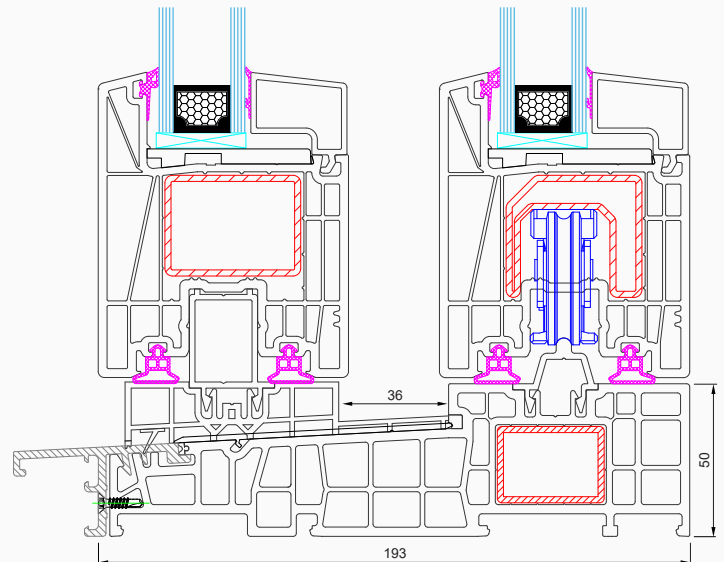

bluEvolution 82 MD D

Glazing units	24 - 52 mm
Frame height	73 mm
Number of chambers	82 mm
RAL color	9016

U_f
1,2
W/m²K

U_d
0,97*
W/m²K

* U_d value for a reference window with the SSP Ultimate warm edge spacer

evolutionDrive Plus+

Glazing units	24 - 48 mm
Frame height	54 mm
Build-in depth	152 mm
RAL color	9016

U_f
1,5
W/m²K

U_d
0,71
W/m²K

* U_d value for a reference window with the SSP Advance warm edge spacer

evolutionDrive HST 82

Glazing units	24 - 52 mm
Frame height	55 mm
Build-in depth	194 mm
RAL color	9003/9016

U_f
1,4
W/m²K

U_d
1,4
W/m²K

* U_d value for a reference window with the SSP Advance warm edge spacer