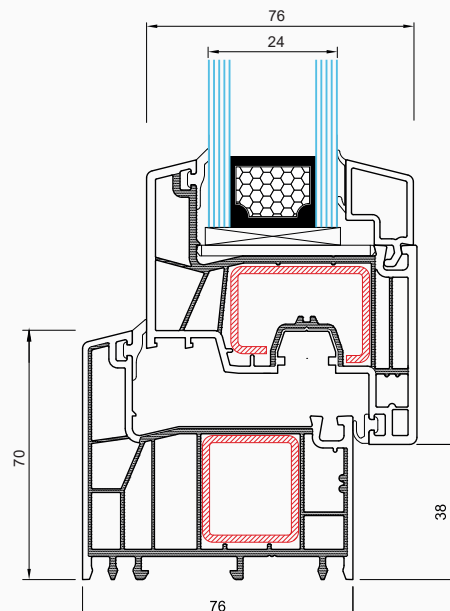

U_f 
1,0
W/m²K

U_w 
0,86*
W/m²K

3
SEAL

*Six-chamber wing

* U_w value for a reference window with the SSP Ultimate warm edge spacer

greenEvolution 76 MD

Glazing units	24 - 48 mm
Frame height	70 mm
Build-in depth	76 mm
Number of chambers	6
RAL color	9003

U_f 
1,1
W/m²K

U_w 
0,77*
W/m²K

REINFORCEMENT
CLOSED

3
SEAL

* U_w value for a reference window with the SSP Ultimate warm edge spacer

greenEvolution 76 AD

Glazing units	24-48 mm
Frame height	70 mm
Build-in depth	76 mm
Number of chambers	5
RAL color	9003

U_f 
1,2
W/m²K

U_w 
1,3*
W/m²K

REINFORCEMENT
CLOSED

2
SEAL

* U_w value for a reference window with the SSP Ultimate warm edge spacer

bluEvolution 82 MD D

Glazing units	24 - 52 mm
Frame height	73 mm
Number of chambers	82 mm
RAL color	9016

U_f 
1,2
W/m²K

U_d 
0,97*
W/m²K

* U_d value for a reference window with the SSP Ultimate warm edge spacer

evolutionDrive Plus+

Glazing units	24 - 48 mm
Frame height	54 mm
Build-in depth	152 mm
RAL color	9016