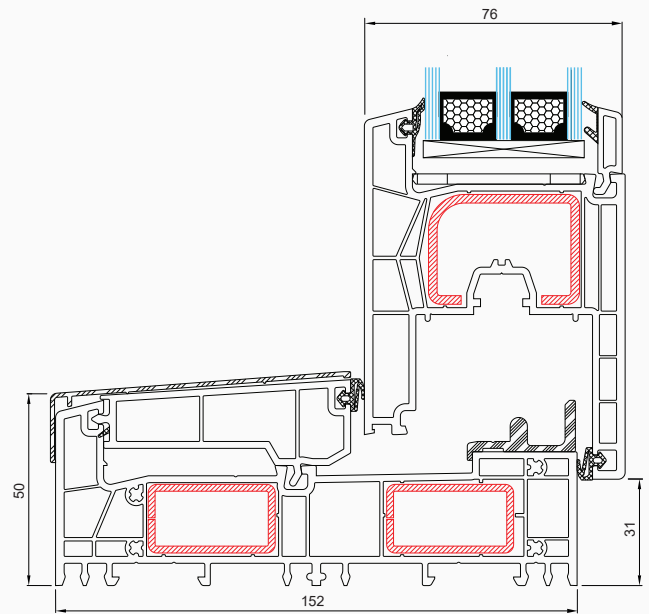

U_f 
1,2
W/m²K

U_w 
1,3*
W/m²K

REINFORCEMENT
CLOSED

2
SEAL

* U_w value for a reference window with the SSP Ultimate warm edge spacer

bluEvolution 82 MD D

Glazing units	24 - 52 mm
Frame height	73 mm
Number of chambers	82 mm
RAL color	9016

U_f 
1,2
W/m²K

U_d 
0,97*
W/m²K

* U_d value for a reference window with the SSP Ultimate warm edge spacer

evolutionDrive Plus+

Glazing units	24 - 48 mm
Frame height	54 mm
Build-in depth	152 mm
RAL color	9016