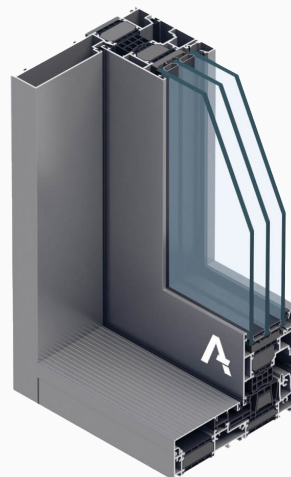

MB-82 HS

Frame depth	186 mm
Sash depth	82 mm
Glazing thickness	18 - 66 mm

*U_w for MB-82HS doors with a sash size of 6500x3300 mm with glazing U_g=0.5 W/(m²K), and warm edge spacer