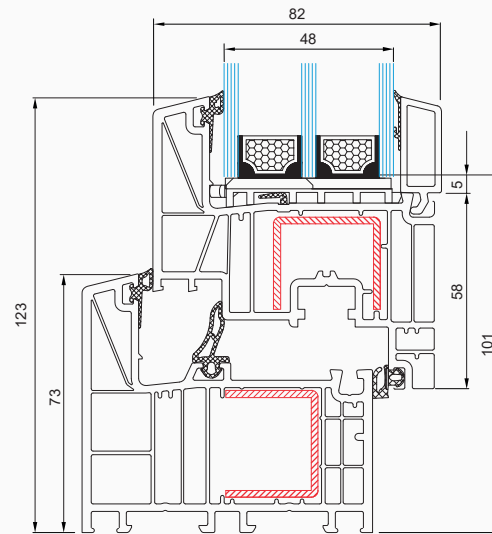

ALL DOORS

Panel doors

Frame depth	77 mm
Sash depth	77 mm
Thickness of filling	44 - 77 mm

*U_g for the door MB-86N SI+ with a sash size of 1400x3000 mm with glazing U_g=0.5 W/(m²K), and warm edge spacer

MB-77 HS

Frame depth	174 mm
Sash depth	77 mm
Glazing thickness	13,5 - 58,5 mm

*U_w for MB-77HS HI doors with a sash size of 3000x2900 mm with glazing U_g=0.5 W/(m²K), and warm edge spacer

MB-82 HS

Frame depth	186 mm
Sash depth	82 mm
Glazing thickness	18 - 66 mm

*U_w for MB-82HS doors with a sash size of 6500x3300 mm with glazing U_g=0.5 W/(m²K), and warm edge spacer

bluEvolution 82 MD

Glazing units	24 - 52 mm
Frame height	73 mm
Build-in depth	82 mm
Number of chambers	6*
RAL color	9016

U_f 
1,0
W/m²K

U_w 
0,86*
W/m²K

3
SEAL

*Six-chamber wing

* U_w value for a reference window with the SSP Ultimate warm edge spacer

greenEvolution 76 MD

Glazing units	24 - 48 mm
Frame height	70 mm
Build-in depth	76 mm
Number of chambers	6
RAL color	9003